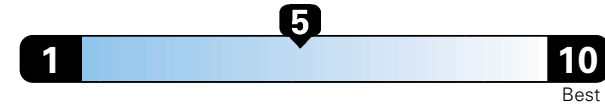

This vehicle emits 357 grams CO2 per mile. The best emits 0 grams per mile (tailpipe only). Producing and distributing fuel also creates emissions; learn more at fuel economy.gov.

Actual results will vary for many reasons, including driving conditions and how you drive and maintain your vehicle. The average new vehicle gets 27 MPG and cost $7,500 to fuel over 5 years. Cost estimates are based on 15,000 miles per year at $2.70 per gallon. MPGe is miles per gasoline gallon equivalent. Vehicle emissions are a significant cause of climate change and smog.

fuel economy.gov

Calculate personalized estimates and compare vehicles